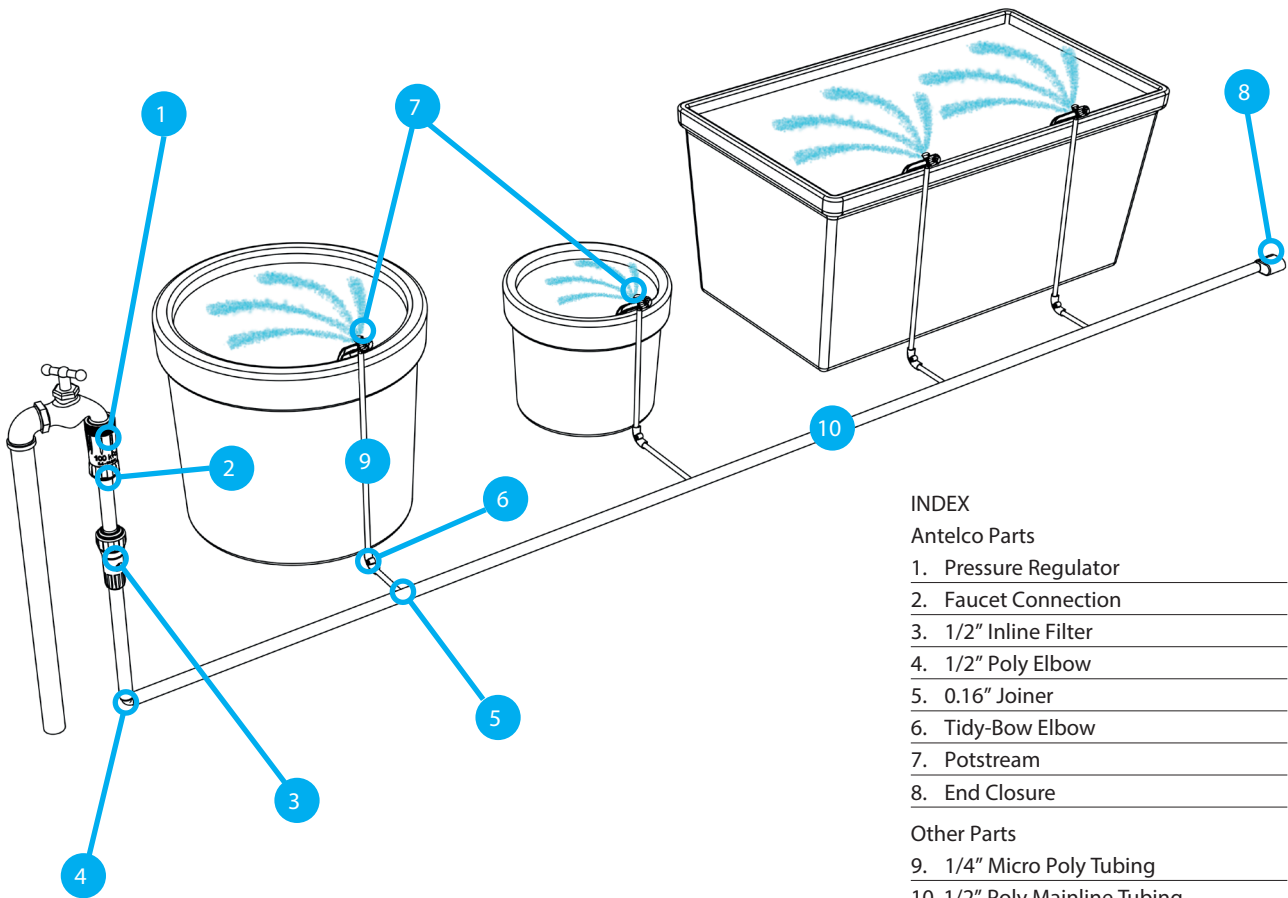

## Potstream™

Simply turn the knob to adjust the amount of water for the plant

A gentle light watering is the result.

# Typical Installation

### Antelco Parts

- 1. Pressure Regulator
- 2. Faucet Connection
- 3. 1/2" Inline Filter
- 4. 1/2" Poly Elbow
- 5. 0.16" Joiner
- 6. Tidy-Bow Elbow
- 7. Potstream
- 8. End Closure

### Other Parts

- 9. 1/4" Micro Poly Tubing
- 10. 1/2" Poly Mainline Tubing